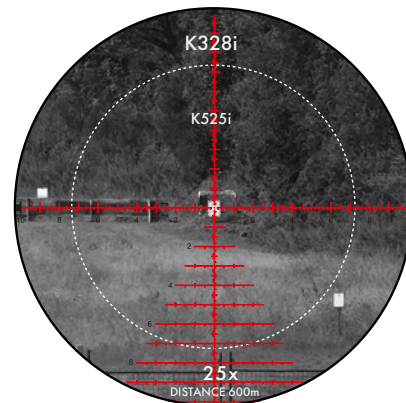

## FEATURES

First focal plane

Illuminated reticle

Main tube diameter 36 mm

10 MIL per revolution turrets

Adjustment direction CCW

Top mounted parallax

Windage left or right

EASYREAD

REVOLUTION INDICATOR

ZEROSTOP

TWISTGUARD

VISIONFLEX

\* Based on the comparison to K525i (2025) at 25x.

## K328i REFINED TECHNICAL DATA

Focal plane	FFP
Magnification	3,5-28
Objective lens diameter (mm)	50
Field of view (m/100 m)	14,3-1,8
Exit pupil diameter (mm)	7,5-1,8
Eye relief (mm)	92
Diopter compensation (dpt)	+2/-3
Twilight factor (DIN 58388)	13,2-37,4
Parallax adjustment (m)	20 - ∞
Impact correction / Click E/W	.1 MRAD
Clicks / Revolution E/W	100/100
Adjustment range E/W (m/100 m)	3,5/1,3
Adjustment direction	CCW
Windage	left/right
Maintube diameter (mm)	36
Length (mm)	360
Weight (g)	1050
Battery type	CR2032
Objective filter thread	M52 x 0,75
Reticles	SKMR4+ SKMR+ MSR2/Ki
Illumination	
VISIONFLEX	
EASYREAD	
ZEROSTOP	
TWISTGUARD	
Waterproof (ISO9022-8)	
Accessories (optional)	Flip-Up Cover Objective 50 mm / Ocular 52 mm, Sunshield 50 mm, Killflash ARD 50 mm, Parallax Spinner K-1, Throw Lever K-1, Bubble Level 36 mm